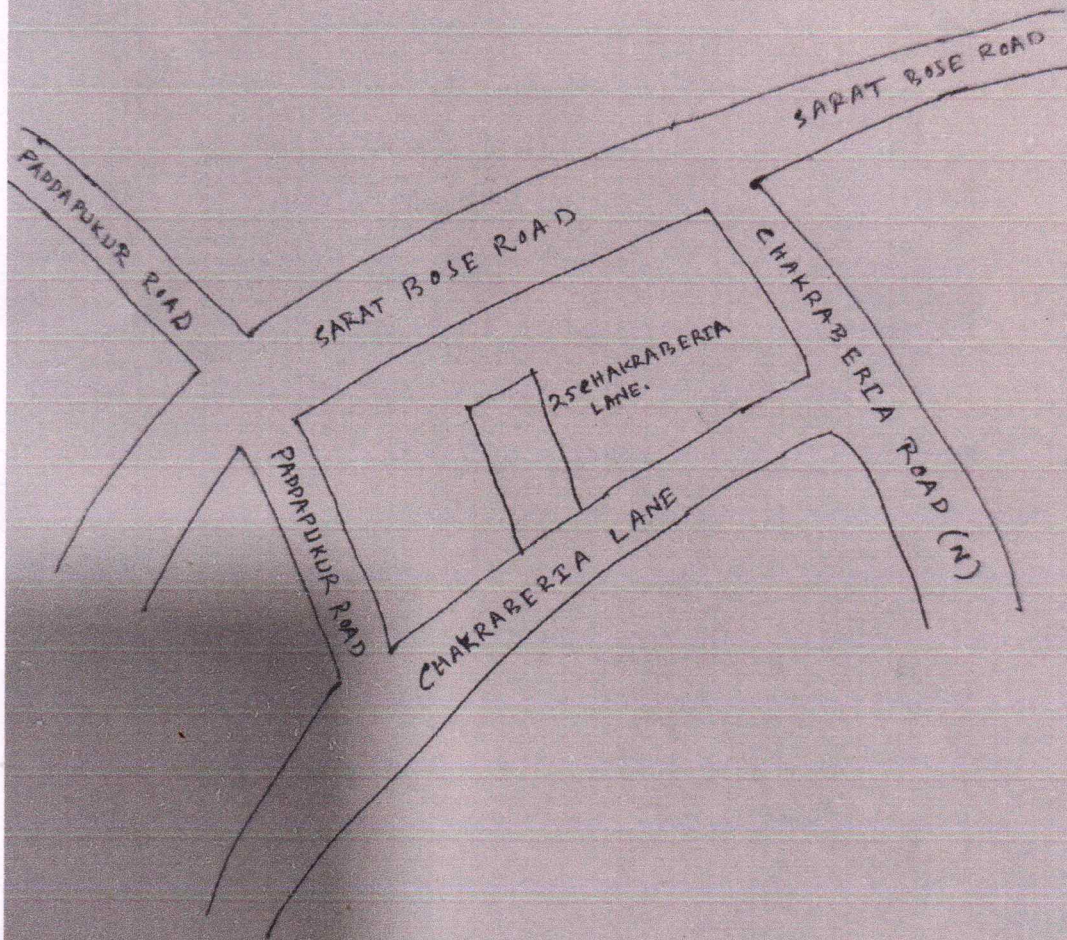

25, CHAKRABERIA LANE, KOLKATA - 700020.

LOCATION MAP

LATITUDE : 22.536436

LONGITUDE: 88.351605

Builds Reality Construction

Asore Lausit
Partner